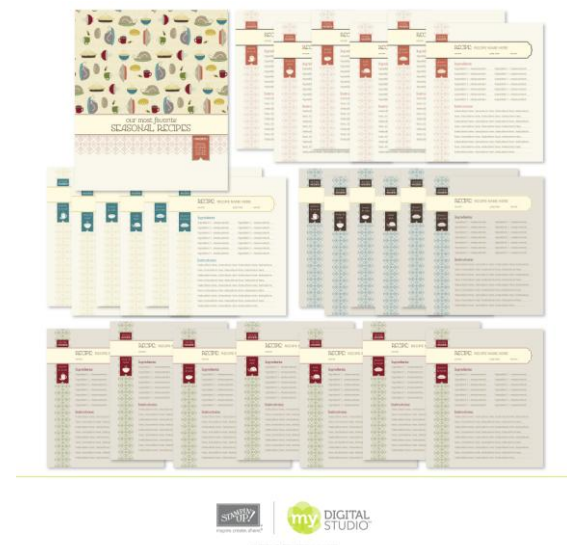

Features:

- \* Digital exclusive
- \* Coordinates with the Label Bracket Punch and Autumn Accents Bigz Die
- \* Template includes banners, table tents, menu, coloring page, pie picks, dessert table flag, napkin rings, name cards, invitation, wine charms, and a framable

Colors:  
Crumb Cake, Dusty Durango, Early Espresso, Gumball Green, Island Indigo, Raspberry Ripple, Sahara Sand, Summer Starfruit, Very Vanilla

MOST LOVED SEASONAL RECIPES EASEL TEMPLATE

Item:  
135716

Download includes:

- \* 28-page easel recipe book (5-1/2" x 6-1/2")
- \* 19-piece SVG stamp brush set
- \* 1 Designer Series Paper
- \* 4 embellishments

Features:

- \* Digital exclusive
- \* Record all your favorite family recipes for every holiday and occasion
- \* Give as a gift at Thanksgiving or Christmas dinner

Colors:  
Crumb Cake, Dusty Durango, Early Espresso, Gumball Green, Island Indigo, Raspberry Ripple, Summer Starfruit, Very Vanilla

HELLO FALL  
POCKET CARDS

Item:  
135643

- Download includes:
- \* 6-page template (8-1/2" x 11")
  - \* 30-piece SVG stamp brush set
  - \* 28 embellishments
  - \* 4 punches
- Features:
- \* Digital exclusive
  - \* So versatile that you can use throughout the year and just switch out the stamps
  - \* Document all your fun fall activities all season long